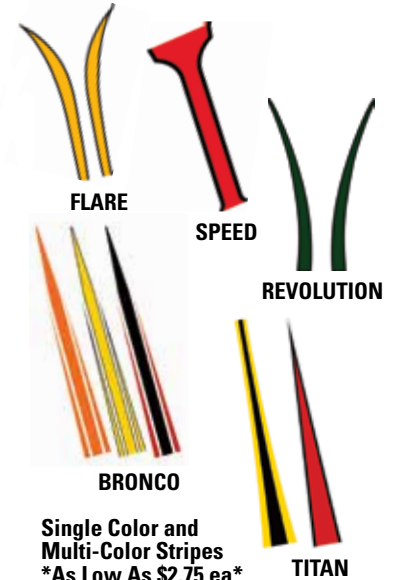

Oversized Decal - +\$2
Chrome +\$10

Ram Horns

Wings

As Low As \$7 Per Set

TRADITIONAL XP-DNA

REVOLUTION

ANGLE CUT

REVOLUTION SPEED SHORT

Sweatband and Neckbands
as low as .50 ea

STOCK LETTERS

As Low As
\$3.50/pr
Chrome \$7

Single Color and
Multi-Color Stripes
As Low As \$2.75 ea
Chrome + \$6

TITAN
Stripes (25)
1/2" 3/4" 1"
\$15 \$16 \$18

As Low As
\$6 a sheet of 25